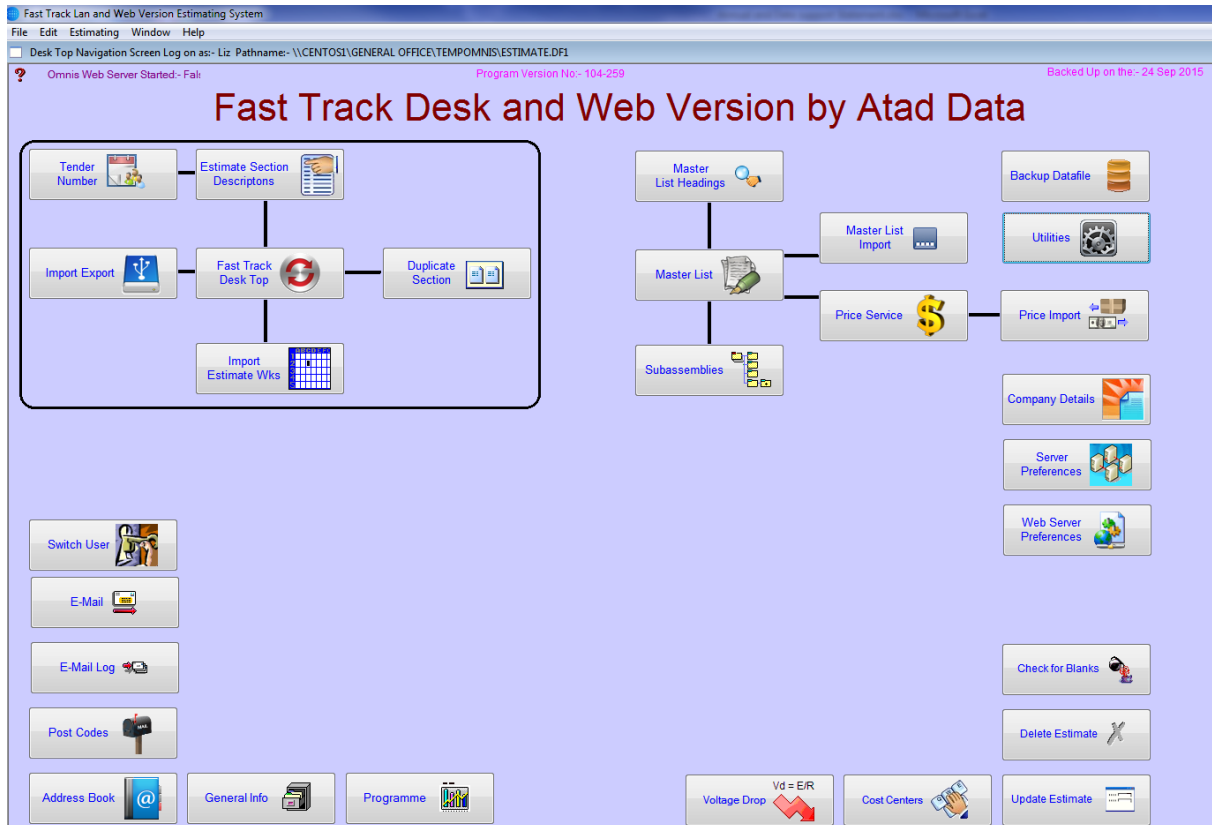

Section 7

7.0 Navigation Window

The Navigation Screen

The “Fast Track” Navigation Screen displays modules for specific functions. These modules allow you to move around the program in an easy to use format.